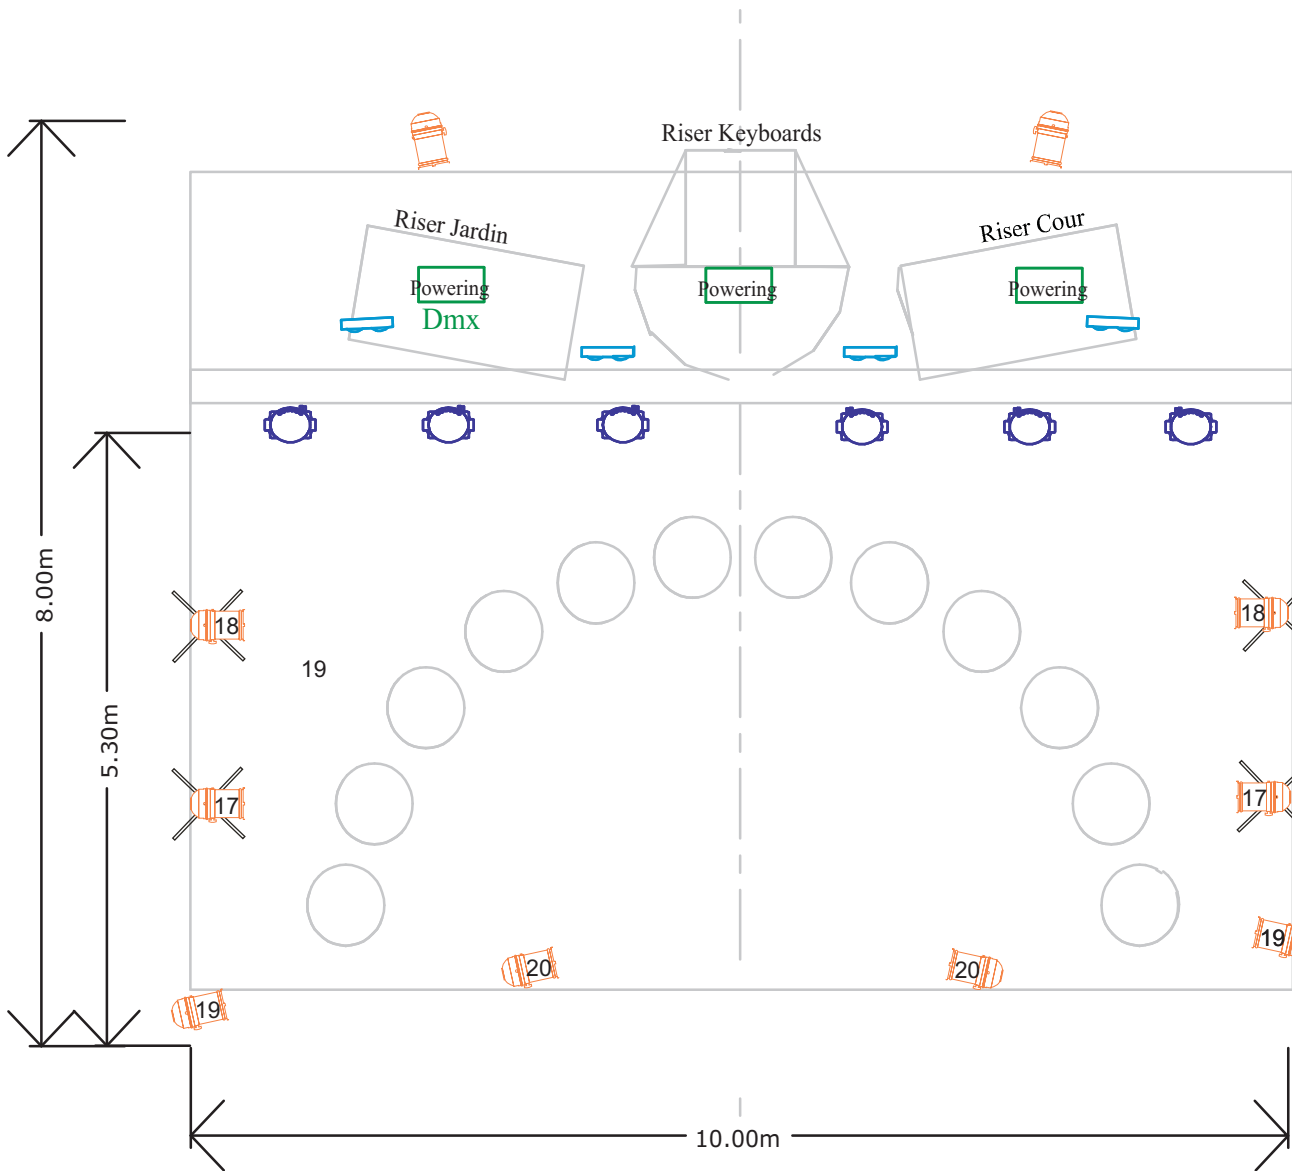

Don't Panic. If you have any problem, call me, we found a solution together.

1. **We Need**
2. -1 Grand MA 2 Light
   - -3 220V power point under the 3 riser
   - -1 DMX on stage left (DMX B for our our light system)
   - -2 DMX on FOH (DMX A= fixtures et DMX B=Other + our light system)

1. **We bring with us**
2. -2 Atomic 3000
   - -9 lightmaxx 18X8

Count	Name	Symbol
3	PC 1Kw	
18	Par 64 MFL (truss)	
10	Par 64 WFL (floor)	
6	Profile Spot 2Kw	
8	FL 1300w	
9	Martin Viper	
12	Mac Aura XB	

TAMBOURS DU BRONX CORROS TOUR

FLOOR AND KEY

Lights : Max +33 6 61 53 64 45

lights@tamboursdubronx.com

V1

juin 2015

2/3